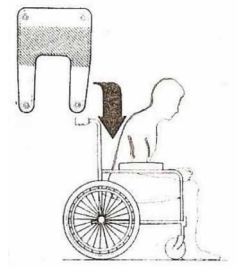

Pelican Pool & Spa Hoist Floating Sling Instructions

Figure 1

Figure 2

ENTERING THE WATER

1. Using the hand control, raise the Pelican lifter to well above the clients head, wheel the chair under the lifting hanger
2. Slide the sling down behind the back of the client (the grab handle should be at the top, facing you) and tuck the bottom of the sling as low as possible underneath the buttock area (figure 1).
3. Bring the legs of the sling from the outside of the thigh underneath and up between the legs ensuring you tuck the sling leg as high as possible underneath the thigh. Repeat the procedure on the other leg (figure 2)
4. Hook up the leg loops of the sling to the lifting hanger right to left, left to right.
5. Hook up the shoulder loops right to right, left to left. There should now be a total of four loops connected to the lifting hanger
6. Using the hand control, slowly raise the client off their chair and gently rotate the client over the water for lowering. A carer should be in the pool to accept the client if required.
7. Once the client is in the water, release the legs by unhooking the leg sections of the sling from the lifting hanger.
8. The client floats in the sling or floats away with the carer.

EXITING FROM THE WATER

1. Lower the sling to its maximum distance to allow easy access to the sling in the water
2. When the client is seated and the straps are connected correctly, raise the sling using the hand control above the pool deck and pull the arm of the lifter into the safe landing area and lower the client onto their chair for exiting.
3. When finished, lower the arm to its lowest position and install the travel pin to lock any movement.
4. Remove the battery and replace into charger.