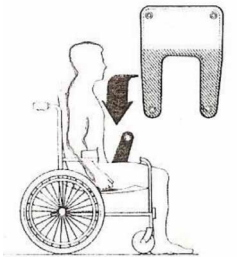

Pelican Pool & Spa Hoist Floating Sling Instructions

Figure 1

Figure 2

ENTERING THE WATER

1. Using the hand control, raise the Pelican lifter to well above the clients head, wheel the chair under the lifting hanger
2. Slide the sling down behind the back of the client (the grab handle should be at the top, facing you) and tuck the bottom of the sling as low as possible underneath the buttock area (figure 1).
3. Bring the legs of the sling from the outside of the thigh underneath and up between the legs ensuring you tuck the sling leg as high as possible underneath the thigh. Repeat the procedure on the other leg (figure 2)
4. Hook up the leg loops of the sling to the lifting hanger right to left, left to right.
5. Hook up the shoulder loops right to right, left to left. There should now be a total of four loops connected to the lifting hanger
6. Using the hand control, slowly raise the client off their chair and gently rotate the client over the water for lowering. A carer should be in the pool to accept the client if required.
7. Once the client is in the water, release the legs by unhooking the leg sections of the sling from the lifting hanger.
8. The client floats in the sling or floats away with the carer.

EXITING FROM THE WATER

1. Lower the sling to its maximum distance to allow easy access to the sling in the water
2. When the client is seated and the straps are connected correctly, raise the sling using the hand control above the pool deck and pull the arm of the lifter into the safe landing area and lower the client onto their chair for exiting.
3. When finished, lower the arm to its lowest position and install the travel pin to lock any movement.
4. Remove the battery and replace into charger.

WARNING

- Ensure that there are no obstacles in the path of the client being lifted.
- Check that arms and legs are clear of obstructions. Failure to do so may cause injury.

Para Mobility

Making everyday living easier